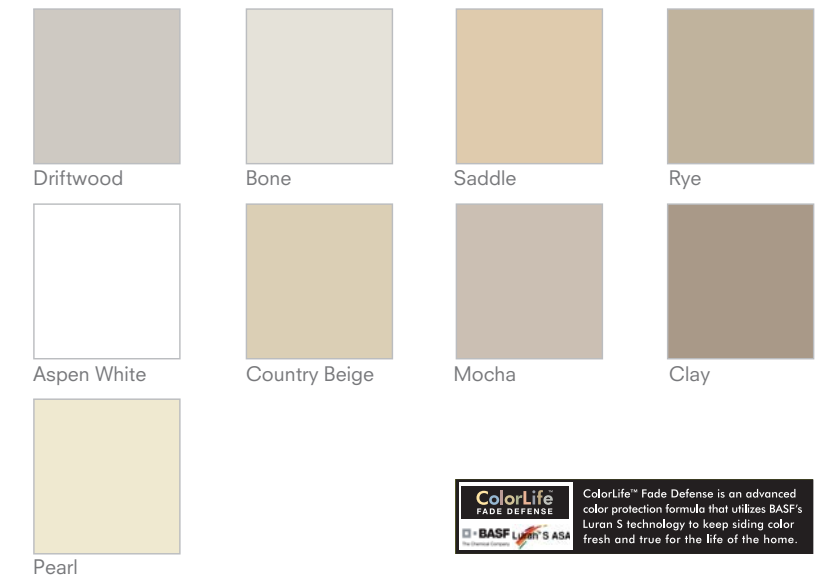

3-Piece Corner System

5.5" Corner Post

Decorative Trim

Finish Board

Crown Molding

Accents to make your home complete.

Architectural Essentials™ are the decorative window and corner systems, trim boards, crown moldings and other details that pull your entire exterior together. Made to match the aesthetics, quality and efficiency of Exterior Portfolio® by Crane, its attractive, soft-brushed finish looks like real painted wood trim. Architectural Essentials cover every area of your home, providing the perfect final touch. Most Architectural Essentials Accessories are available in the same gorgeous smart style color options as **Carolina Sands®**. All are engineered to fit smoothly with any Carolina Sands design style you choose.

smart styles

Carolina Sands® is available in all 9 colors listed above. Architectural Essentials™ Accessories are available in up to 16 colors depending on product line.

Exterior Portfolio® by Crane is more than beautiful, long lasting exterior products for your home. We believe in a sustainable future for everyone. For you, this means a home made from environmentally preferred materials. For us, it means cladding products offering benefits such as durability and low maintenance. All of our products provide a long service life that requires no harmful finishes. Because our commitment to the environment stretches from our home to yours, we engineer sustainable benefits into our product development process through innovations such as our *SmartTRACK™* moisture management system and *SOLID CORE™* insulation. To learn more, please visit www.exteriorportfolio.com.