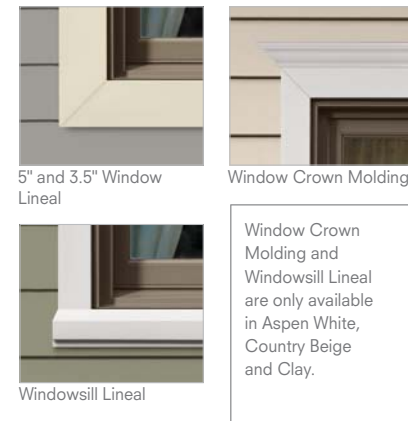

Extraordinary accent for remarkable homes. Carolina Sands®

Highlight your exterior.

Beaded siding has long been a signature of prestige for exquisite homes. **Carolina Sands®** is no exception. Its authentic, handcrafted, wood appearance gives Carolina Sands a crisp, appealing silhouette that is as stunning from the curb as it is up close. Its attractive 6" plank design matches the traditional width of fine, beaded wood siding. Best of all, Carolina Sands has been carefully designed to withstand the harshest weather conditions while retaining its exceptional allure.

Window & Door Trim

5" and 3.5" Window Lineal

Window Crown Molding

Windowsill Lineal

Window Crown Molding and Windowsill Lineal are only available in Aspen White, Country Beige and Clay.

Corners

For a decorative 3-piece corner system, combine the corner connector with any of the window styles.