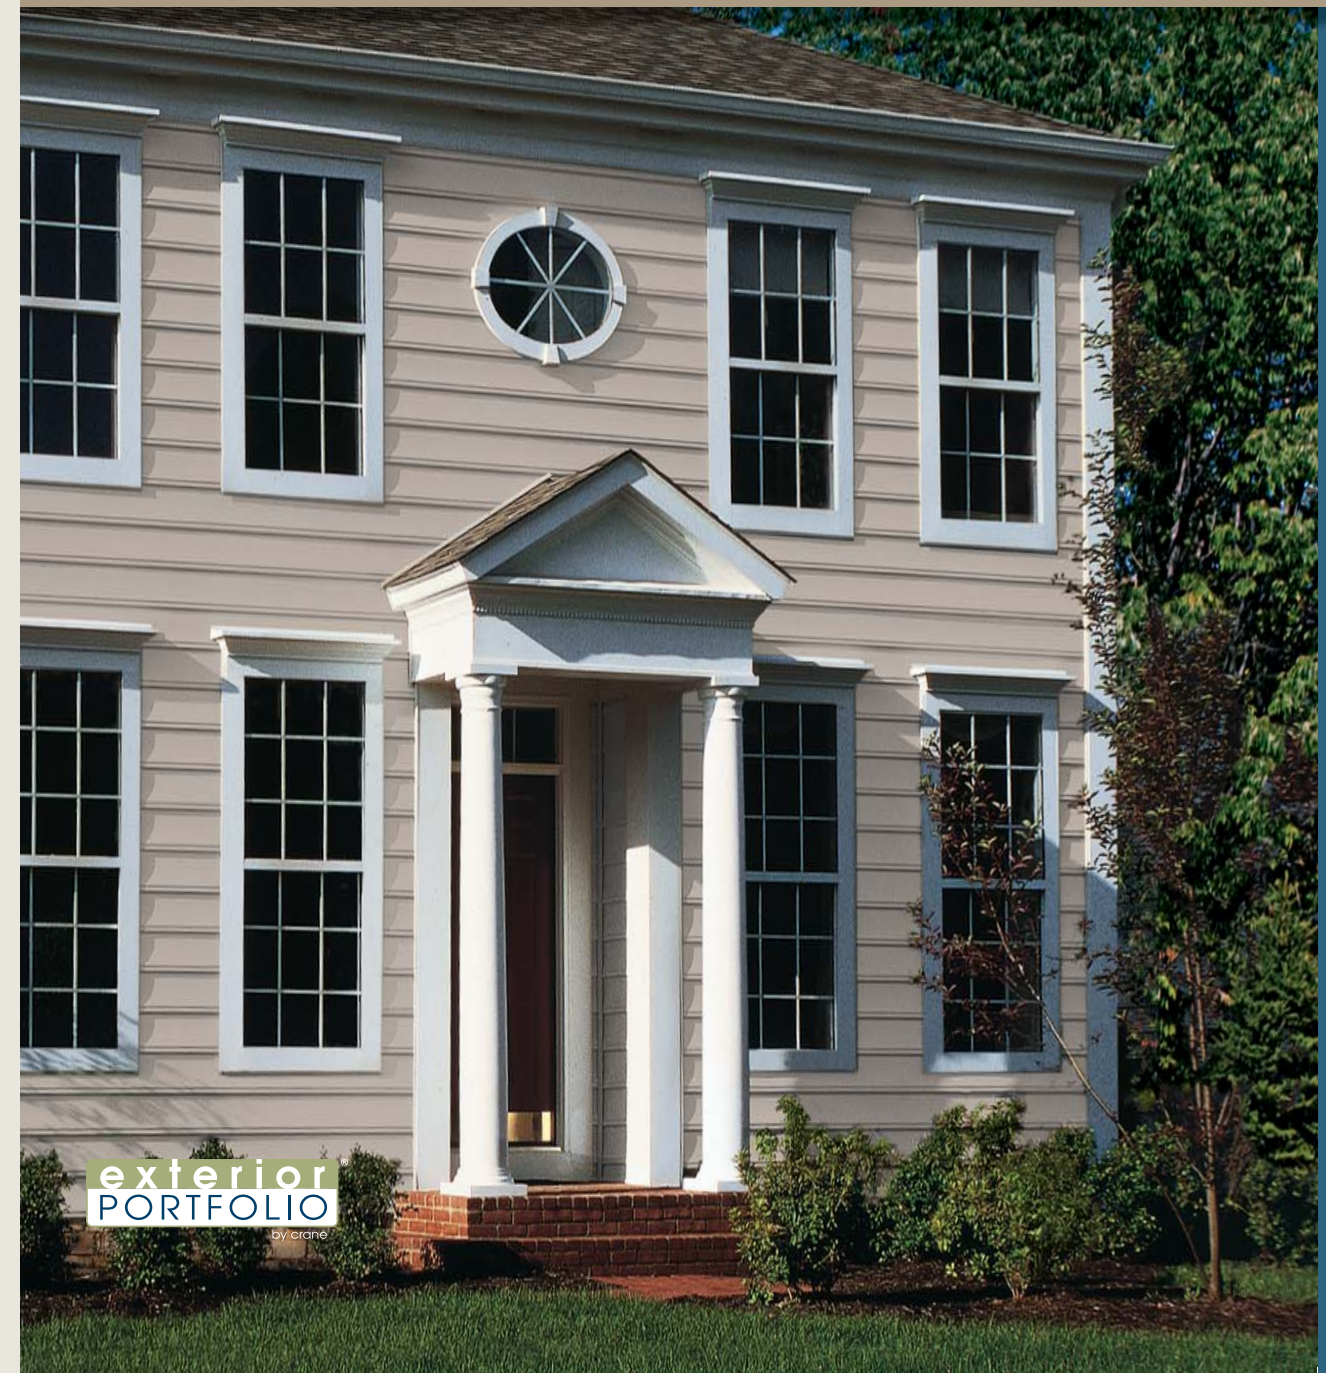

A legacy of integrity.

Exterior Portfolio by Crane is recognized as the category leader in innovative exterior design products and tools for remodelers, contractors, architects, builders and homeowners. The company was the first to introduce innovations like CraneBoard® Solid CoRe Siding®, BellaStone® and Architectural Essentials™ trim and accessories to the siding industry. Exterior Portfolio's online visualizer tool, Dream Designer, sets the standard for demonstrating how to mix and match textures, colors and styles to create great exterior design.

For more design inspiration, visit www.ExteriorPortfolio.com

Find us on Facebook.

Carolina Sands®

Exterior Portfolio® by Crane
1441 Universal Road
PO Box 1058
Columbus, OH 43216
800.366.8472

© 2011 Exterior Portfolio® by Crane

Think outside.

Carolina Sands® Performance Features	
	Soft-brushed look of painted wood
	No Painting. No Scraping. True Maintenance Freedom!
	Thicker designed WindBracer® nailing hem provides 190 mph windload performance
	Wider 5/8" profile edge maximizes rigidity and performance
	.044" nominal thickness
	Available in 9 colors
	Lifetime Limited Warranty

Extraordinary accent for remarkable homes. Carolina Sands®

Highlight your exterior.

Beaded siding has long been a signature of prestige for exquisite homes. **Carolina Sands®** is no exception. Its authentic, handcrafted, wood appearance gives Carolina Sands a crisp, appealing silhouette that is as stunning from the curb as it is up close. Its attractive 6" plank design matches the traditional width of fine, beaded wood siding. Best of all, Carolina Sands has been carefully designed to withstand the harshest weather conditions while retaining its exceptional allure.